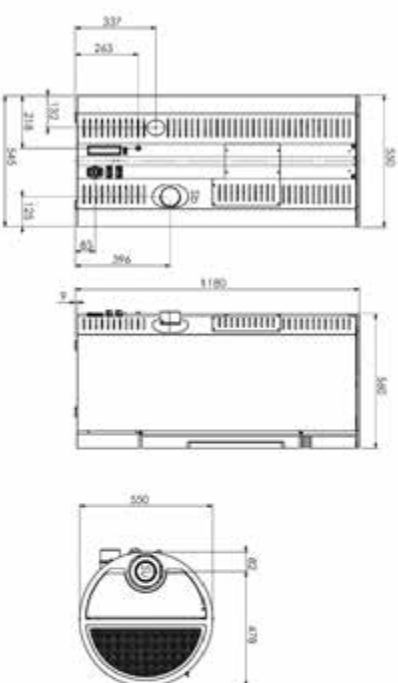

SUPER 9

59 Ø 80 mm H
60 Ø 100 mm H
61 Ø 80 mm F