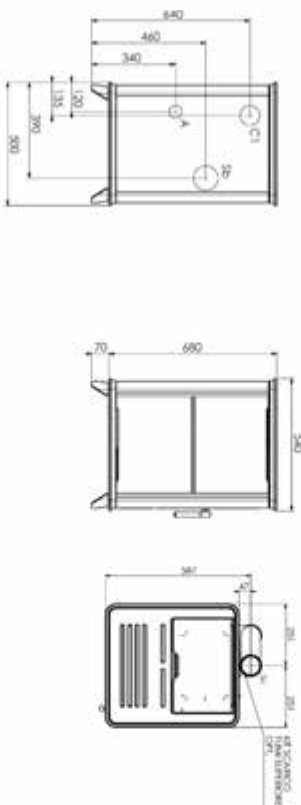

MISS

1. **AB**
2. SA Ø 80 mm H
   - A Ø 50 mm
3. **MULTI-AIR**
4. CT Ø 80 mm H
   - SA Ø 80 mm H
   - SA Ø 80 mm M
   - A Ø 50 mm

LADY