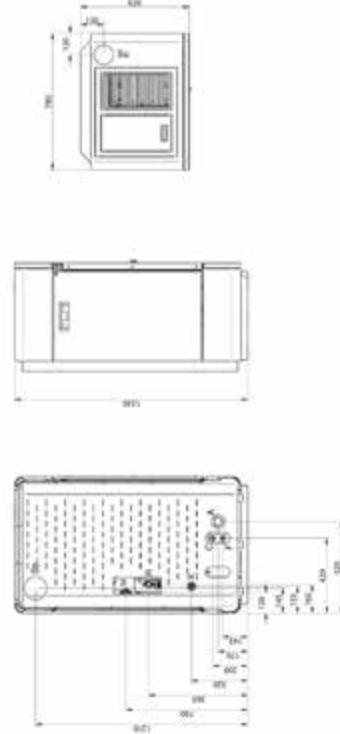

DIVA 3000 - DIVA 3000 WOOD

- Ø 150 mm
- 1/2" M
- 1/2" M
- 3/4" M
- 3/4" M
- Ø 100 mm M
- 1/2" F