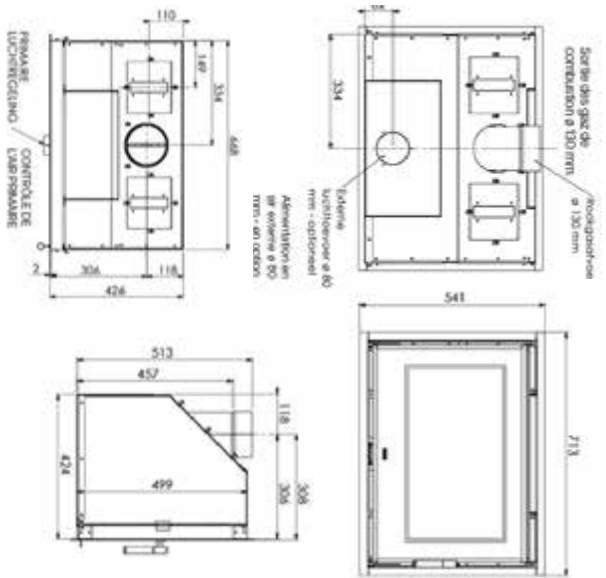

Starbox 650