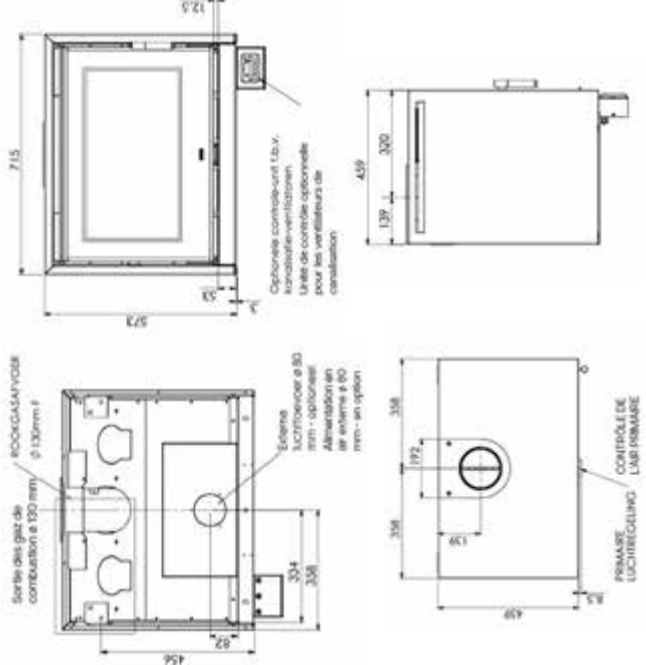

Venus Classic

Venus

Venus Plus

Starbox Up

DUAL AIR 4 afbeeldingen