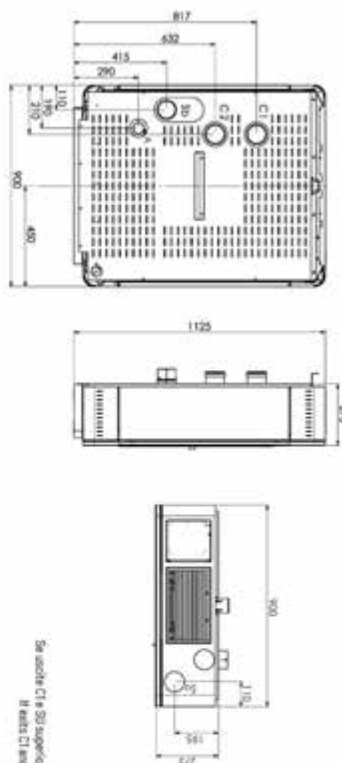

ASTRA TURBO - ASTRA TURBO GLASS - ASTRA TURBO GRES

1. **AB**
2. CT Ø 80 mm H
   - SA Ø 80 mm F
   - A Ø 50 mm
3. **MULTI-AIR**
4. CT Ø 80 mm H
   - CT Ø 80 mm M
   - SA Ø 80 mm H
   - SA Ø 80 mm F
   - SA Ø 80 mm M
   - A Ø 50 mm