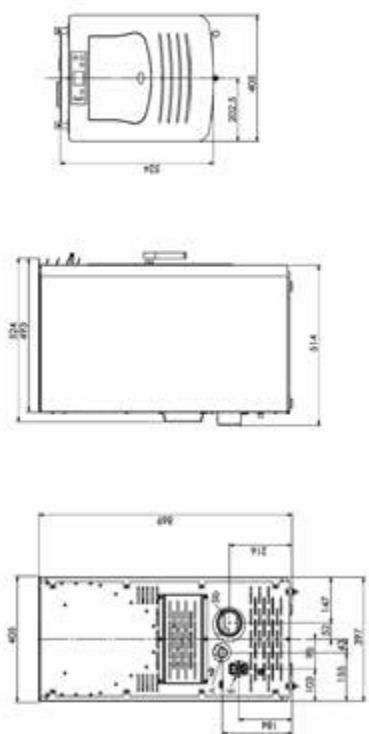

WAVE 100 STEEL - WAVE 100 WOOD - WAVE 100 GRES

FRONTAL 24

1. AR
   A Ø 50 mm
   B Ø 80 mm M

1. MULTI-AR
   A Ø 50 mm
   B Ø 80 mm M
   C Ø 80 mm M

DEA ECO 6

1. A Ø 50 mm
   B Ø 80 mm M

DEA ECO 8

1. A Ø 50 mm
   B Ø 80 mm M

1. M = MANICATA 1" M GAS
   N = MONICO MANICATA 1" M GAS
   S = SCARICO CALDAIA 1" F GAS
   A = ATTACCO GUAINA PORTAFONDA 1" F GAS
   F = ENTRATA ACQUA FREDDA SANITARIA
   C = CARICO 1" M GAS
   D = CARICO 1" F GAS
   K = CARICO CALDAIA 1" F GAS
   T = SFIATO 1" M GAS
   USCITA FUMI 250 mm

ECOWOOD 300

1. C 12 mm
   F 12 mm
   M 3/4" F
   B 3/4" M
   S 3/4" M
   T Ø 180 mm M

DUAL

1. Ø 42 mm
   A 14 mm
   C 14 mm
   F 3/4" F
   M 3/4" M
   B 3/4" M
   S 3/4" M
   T Ø 180 mm M
   Ø 127 F