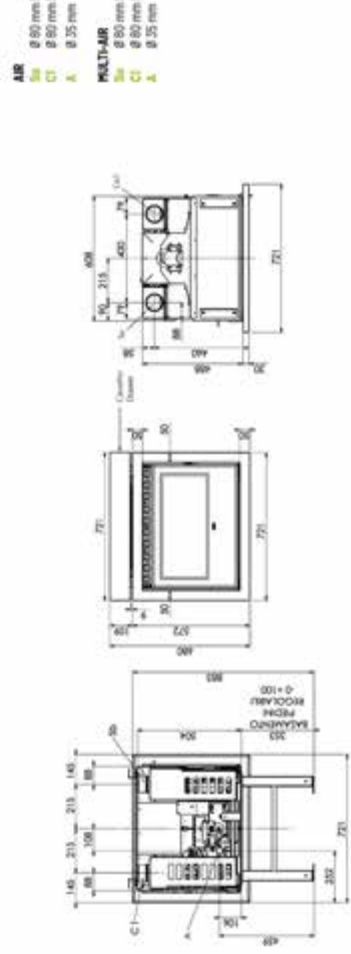

MONO 1000

1. **AIR**
2. Ø 80 mm M
   - Ø 80 mm M
   - Ø 25 mm
3. **MULTI-AIR**
4. Ø 80 mm M
   - Ø 80 mm M
   - Ø 25 mm