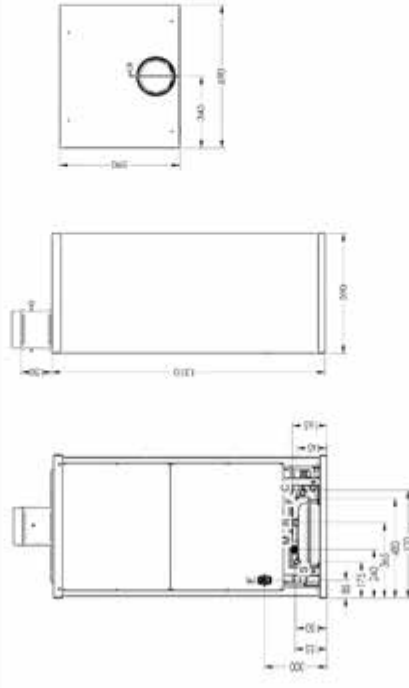

ECOWOOD 300

1. C 12 mm
   F 12 mm
   M 3/4" F
   B 3/4" M
   S 3/4" M
   T Ø 180 mm M

DUAL

1. Ø 42 mm
   A 14 mm
   C 14 mm
   F 3/4" F
   M 3/4" M
   B 3/4" M
   S 3/4" M
   T Ø 180 mm M
   Ø 127 F