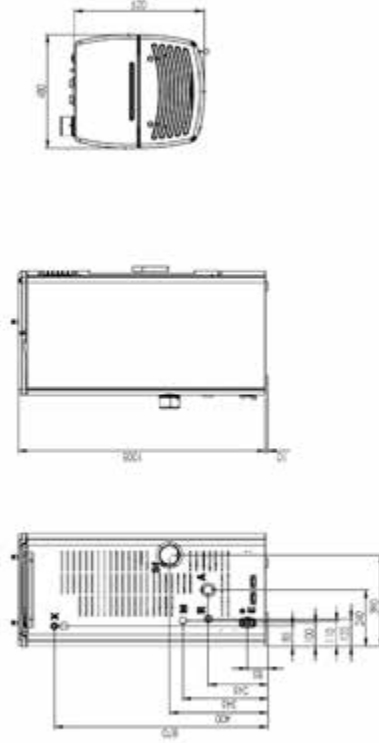

MULTI-SOFT

- Colt
- Ø 80 mm M
- Ø 80 mm M
- Ø 80 mm F
- Ø 50 mm

THERMOAURA

- Ø 40 mm
- 3/4" M
- 3/4" M
- Ø 80 mm M
- 1/2" F

THERMOCCLASS

- Ø 40 mm
- 3/4" M
- 3/4" M
- Ø 80 mm M
- 1/2" F

STYLE 180s - STYLE 220 - STYLE 180s DUO - STYLE 220 DUO - STYLE 180s PLUS - STYLE 220 PLUS

- Ø 150 mm
- 3/4" M
- 3/4" M
- Ø 100 mm M
- 1/2" F

DIVA SLIM - DIVA SLIM WOOD - DIVA SLIM GRES

- Ø 80 mm
- 3/4" M
- 3/4" M
- Ø 80 mm M
- Ø 80 mm M
- 1/2" F

DIVA 3000 - DIVA 3000 WOOD

- Ø 150 mm
- 1/2" M
- 1/2" M
- 3/4" M
- 3/4" M
- Ø 100 mm M
- 1/2" F