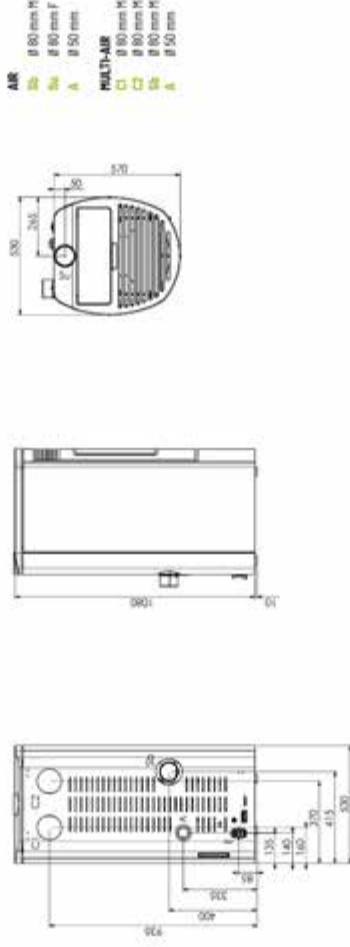

OMEGA 120s - OMEGA 120s PLUS

1. **AIR**
2. Ø 80 mm M
   - Ø 80 mm F
   - Ø 50 mm
3. **MULTI-AIR**
4. Ø 80 mm M
   - Ø 80 mm M
   - Ø 80 mm M
   - Ø 80 mm M
   - Ø 50 mm