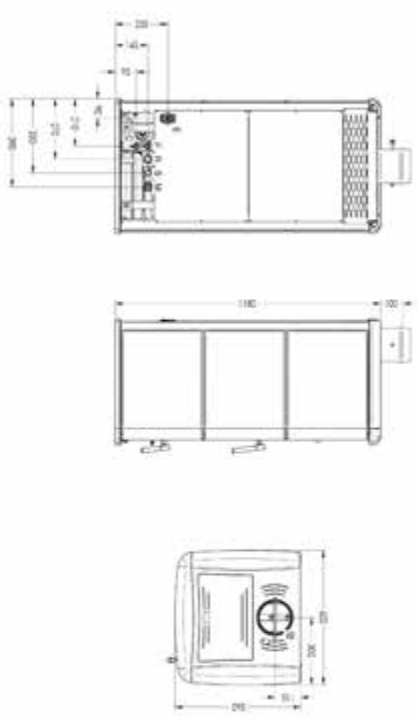

BELVEDERE 20

- C 1/2" N
- F 1/2" F
- M 3/4" N
- N 3/4" F
- R 3/4" N
- S 150 mm H
- ST B 50 mm H