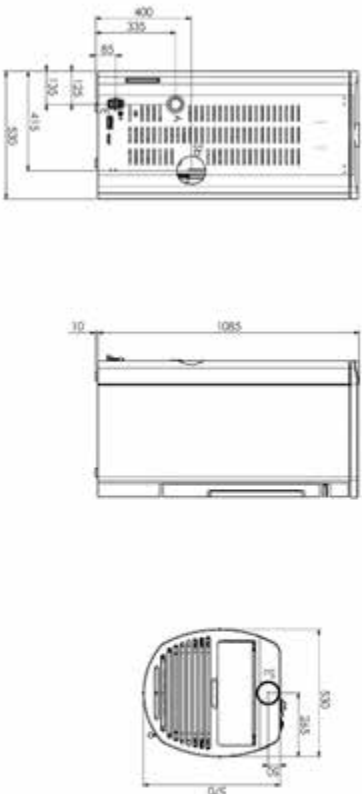

OBLÒ AIR

59 Ø 80 mm H
60 Ø 80 mm H
61 Ø 50 mm F