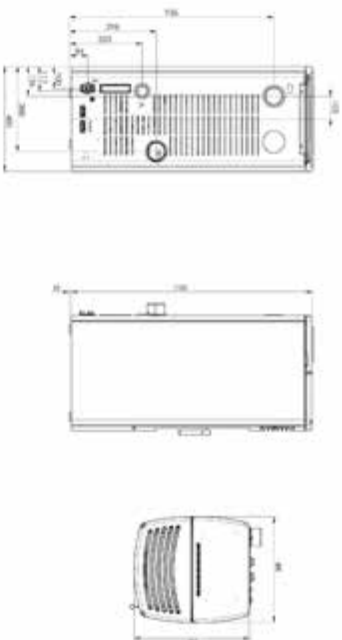

AURA 100S

1. **AB**
2. CT Ø 80 mm H
   - SA Ø 80 mm F
   - A Ø 50 mm
3. **MULTI-AIR**
4. CT Ø 80 mm H
   - SA Ø 80 mm H
   - SA Ø 80 mm F
   - SA Ø 80 mm M
   - A Ø 50 mm