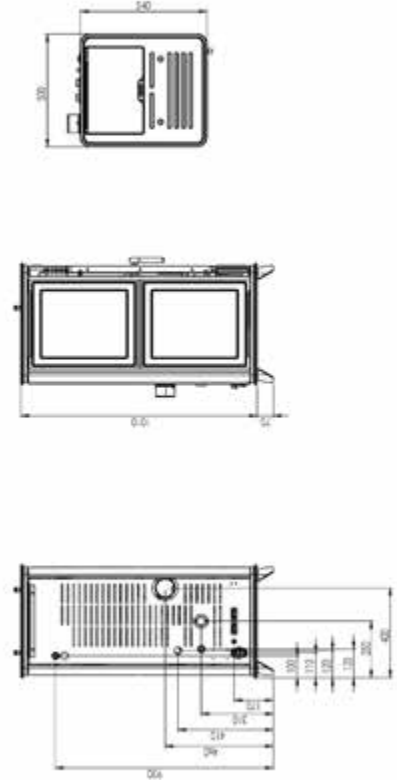

STYLE 180s - STYLE 220 - STYLE 180s DUO - STYLE 220 DUO - STYLE 180s PLUS - STYLE 220 PLUS

- Ø 150 mm
- 3/4" M
- 3/4" M
- Ø 100 mm M
- 1/2" F

DIVA SLIM - DIVA SLIM WOOD - DIVA SLIM GRES

- Ø 80 mm
- 3/4" M
- 3/4" M
- Ø 80 mm M
- Ø 80 mm M
- 1/2" F