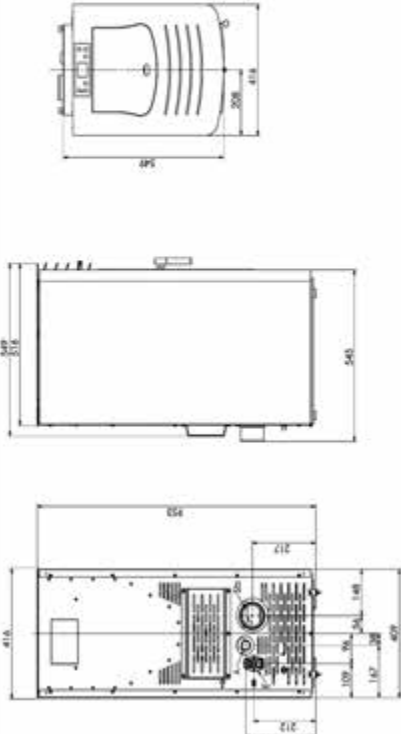

DEA ECO 8

1. A Ø 50 mm
   B Ø 80 mm M