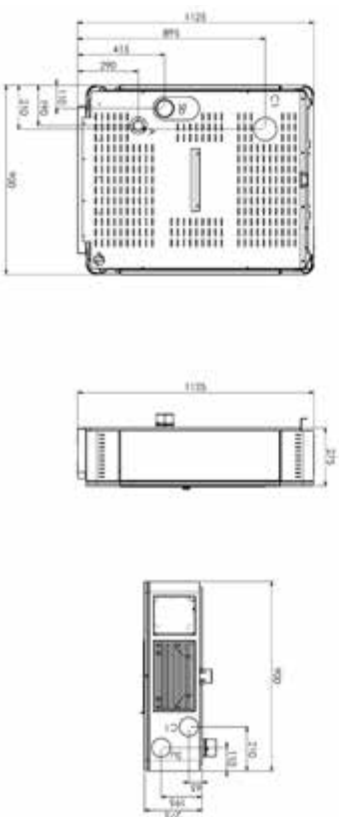

ASTRA STEEL - ASTRA GLASS - ASTRA GRES

1. **AB**
2. SA Ø 80 mm H
   - SA Ø 80 mm F
   - A Ø 50 mm
3. **MULTI-AIR**
4. CT Ø 80 mm H
   - SA Ø 80 mm H
   - SA Ø 80 mm F
   - A Ø 50 mm