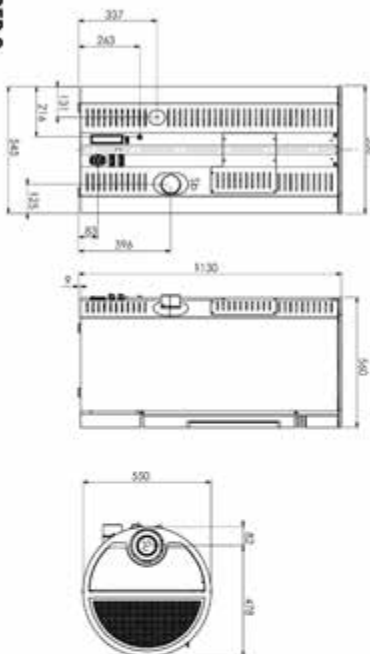

DEA ECO 12

59 Ø 50 mm H
60 Ø 80 mm H

SUPER 7

59 Ø 80 mm H
60 Ø 100 mm H
61 Ø 80 mm F

SUPER 9

59 Ø 80 mm H
60 Ø 100 mm H
61 Ø 80 mm F

SOFT 100

59 Ø 80 mm H
60 Ø 50 mm F

OBLÒ AIR

59 Ø 80 mm H
60 Ø 80 mm H
61 Ø 50 mm F