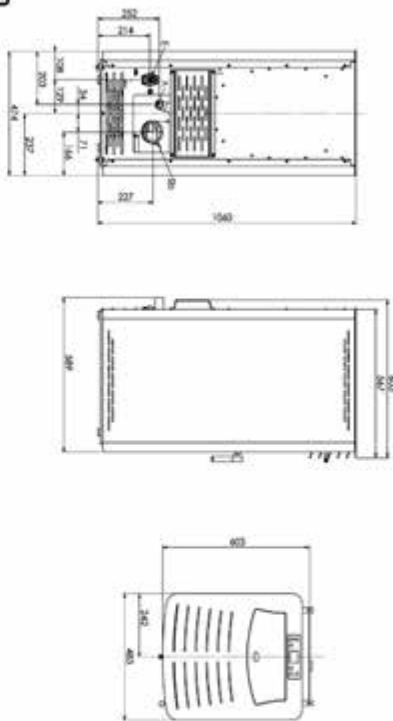

DEA ECO 12

59 Ø 50 mm H
60 Ø 80 mm H