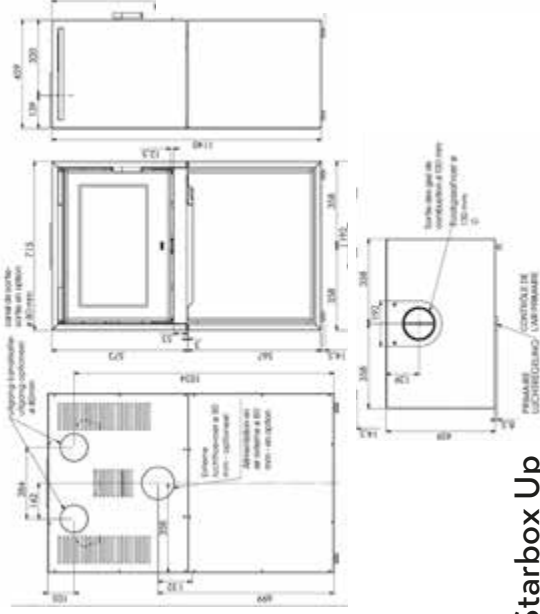

Venus Plus

Starbox Up