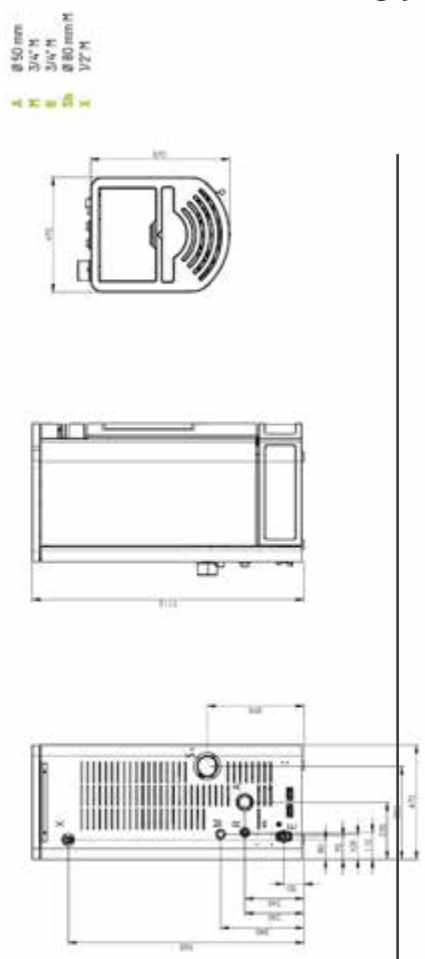

STYLE 140 - STYLE 140 DUO

- Ø 50 mm
- 3/4" M
- Ø 80 mm M
- 1/2" M