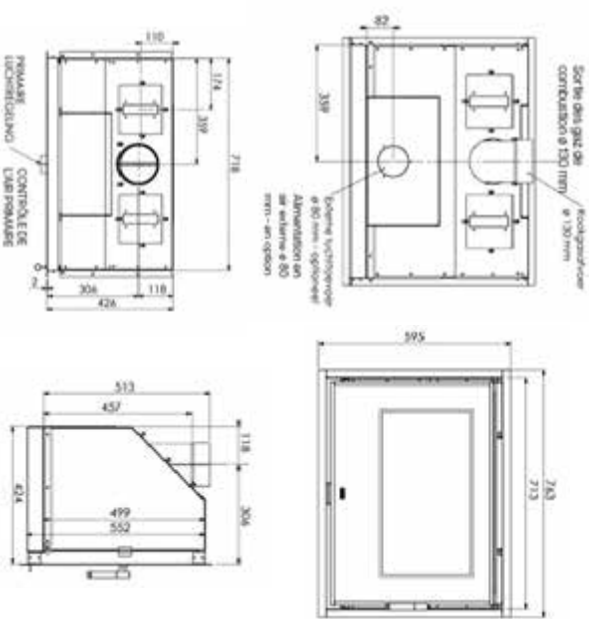

Starbox 750