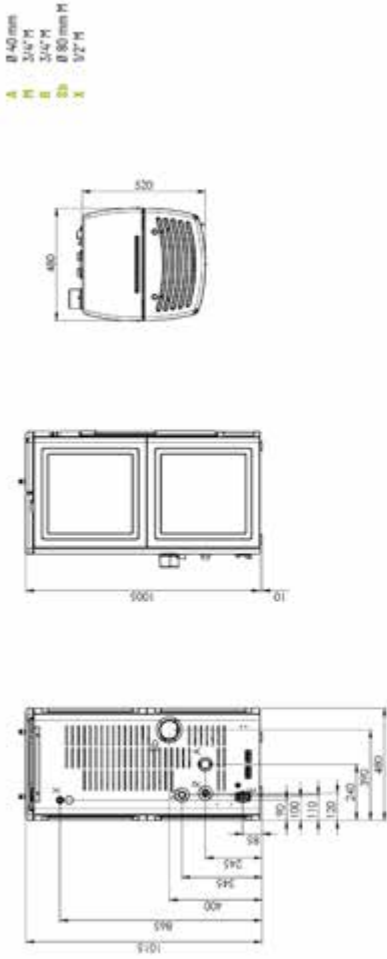

STYLE 120 PLUS

- A Ø 40 mm
- M 3/4" M
- B 3/4" M
- Ø 80 mm M
- X 1/2" M

THERMOSUPER 120