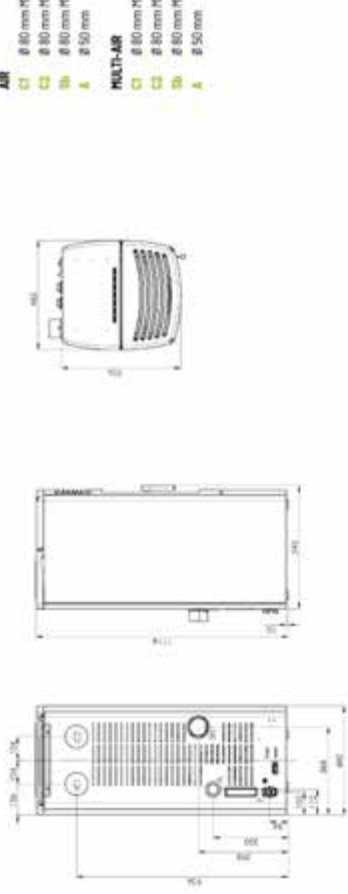

AURA 120s

1. **AIR**
2. Ø 80 mm M
   - Ø 80 mm M
   - Ø 80 mm M
   - Ø 80 mm M
   - Ø 50 mm
3. **MULTI-AIR**
4. Ø 80 mm M
   - Ø 80 mm M
   - Ø 80 mm M
   - Ø 80 mm M
   - Ø 50 mm