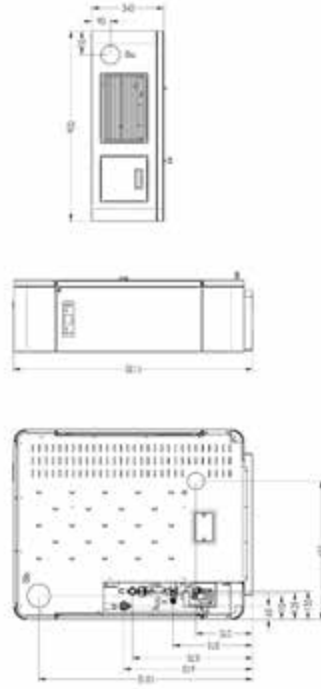

STYLE 180s - STYLE 220 - STYLE 180s DUO - STYLE 220 DUO - STYLE 180s PLUS - STYLE 220 PLUS

- Ø 150 mm
- 3/4" M
- 3/4" M
- Ø 100 mm M
- 1/2" F

DIVA SLIM - DIVA SLIM WOOD - DIVA SLIM GRES

- Ø 80 mm
- 3/4" M
- 3/4" M
- Ø 80 mm M
- Ø 80 mm M
- 1/2" F