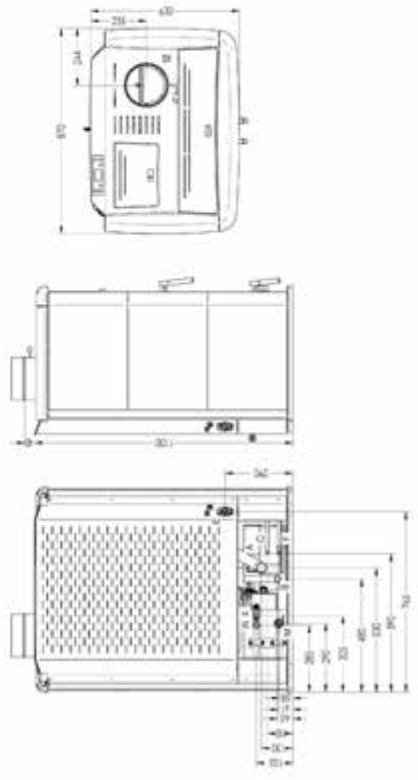

WAVE 100 STEEL - WAVE 100 WOOD - WAVE 100 GRES

FRONTAL 24

1. AR
   A Ø 50 mm
   B Ø 80 mm M

1. MULTI-AR
   A Ø 50 mm
   B Ø 80 mm M
   C Ø 80 mm M

DEA ECO 6

1. A Ø 50 mm
   B Ø 80 mm M

DEA ECO 8

1. A Ø 50 mm
   B Ø 80 mm M

1. M = MANICATA 1" M GAS
   N = MONICO MANICATA 1" M GAS
   S = SCARICO CALDAIA 1" F GAS
   A = ATTACCO GUAINA PORTAFONDA 1" F GAS
   F = ENTRATA ACQUA FREDDA SANITARIA
   C = CARICO 1" M GAS
   D = CARICO 1" F GAS
   K = CARICO CALDAIA 1" F GAS
   T = SFIATO 1" M GAS
   USCITA FUMI 250 mm

ECOWOOD 300

1. C 12 mm
   F 12 mm
   M 3/4" F
   B 3/4" M
   S 3/4" M
   T Ø 180 mm M

DUAL

1. Ø 42 mm
   A 14 mm
   C 14 mm
   F 3/4" F
   M 3/4" M
   B 3/4" M
   S 3/4" M
   T Ø 180 mm M
   Ø 127 F