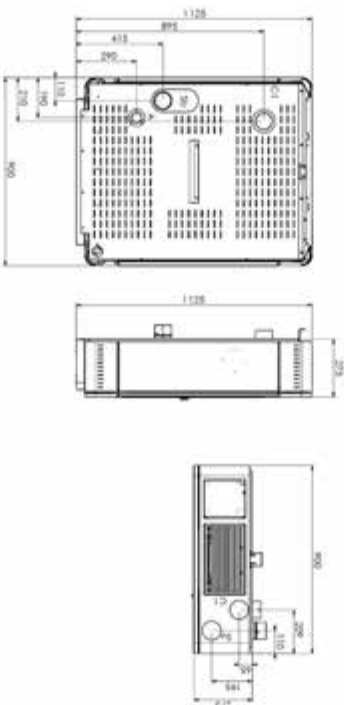

DIVA - DIVA WOODO - DIVA STONE