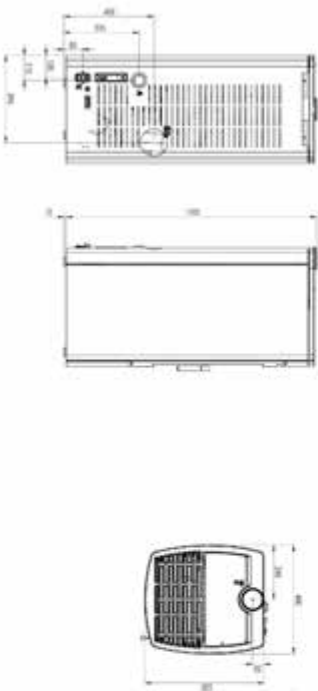

SOFT 100

59 Ø 80 mm H
60 Ø 50 mm F